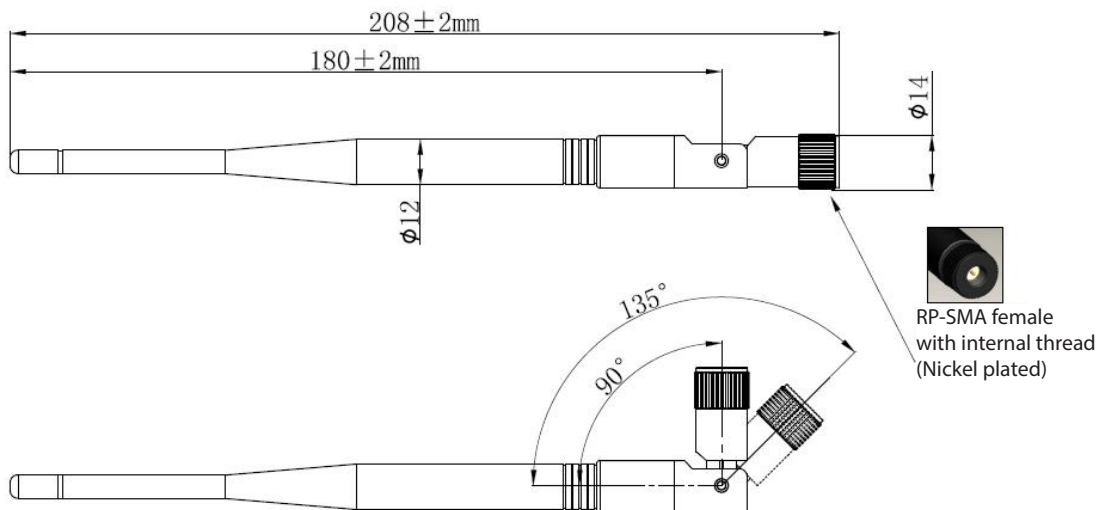

### Specifications

<b>Frequency:</b>	868 MHz
<b>Gain:</b>	-0.1 dBi
<b>Impedance:</b>	50 Ohms
<b>Efficiency value:</b>	40%
<b>Polarization:</b>	Vertical
<b>VSWR</b>	≤2.0
<b>Operating Temperature Range:</b>	-0 to 60°C
<b>Connector</b>	RP-SMA female
<b>Dimensions</b>	208 x 14mm